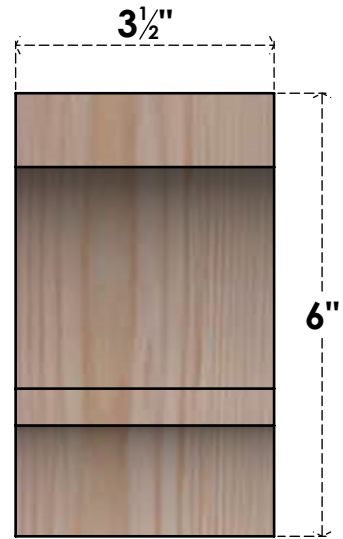

BRC04X06X06BOA00SDF

3 1/2"W X 6"D X 6"H BALBOA SMOOTH BRACE, DOUGLAS FIR

SIDE

FRONT

EKENA MILLWORK
 2300 WEST MAIN ST.
 CLARKSVILLE, TX 75426
 TOLL FREE: 866-607-0453
 WWW.EKENAMILLWORK.COM

NOTES

1. INSTALLATION TO BE COMPLETED IN ACCORDANCE WITH MANUFACTURER'S SPECIFICATIONS.
2. DRAWING MAY NOT BE TO SCALE
3. THIS DRAWING IS INTENDED FOR DESIGN AND PLANNING PURPOSES ONLY.
4. ALL INFORMATION CONTAINED HEREIN WAS CURRENT AT THE TIME OF DEVELOPMENT BUT MUST BE REVIEWED AND APPROVED BY THE PRODUCT MANUFACTURER TO BE CONSIDERED ACCURATE.
5. PRODUCTS ARE NOT KILN DRIED. THIS ITEM IS UNIQUE AND WILL CONTAIN THE NATURAL VARIATIONS THAT THE WOOD SPECIES OFFERS. THIS MAY RESULT IN VARIATIONS UP TO 1/4"