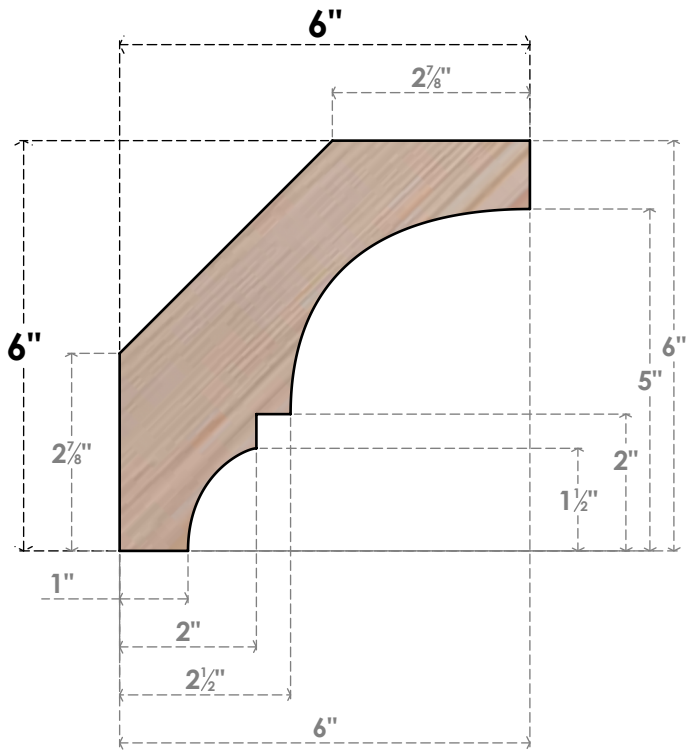

BRC04X06X06BOA00SDF

3 1/2"W X 6"D X 6"H BALBOA SMOOTH BRACE, DOUGLAS FIR

SIDE

FRONT

EKENA MILLWORK
 2300 WEST MAIN ST.
 CLARKSVILLE, TX 75426
 TOLL FREE: 866-607-0453
 WWW.EKENAMILLWORK.COM

NOTES

1. INSTALLATION TO BE COMPLETED IN ACCORDANCE WITH MANUFACTURER'S SPECIFICATIONS.
2. DRAWING MAY NOT BE TO SCALE
3. THIS DRAWING IS INTENDED FOR DESIGN AND PLANNING PURPOSES ONLY.
4. ALL INFORMATION CONTAINED HEREIN WAS CURRENT AT THE TIME OF DEVELOPMENT BUT MUST BE REVIEWED AND APPROVED BY THE PRODUCT MANUFACTURER TO BE CONSIDERED ACCURATE.
5. PRODUCTS ARE NOT KILN DRIED. THIS ITEM IS UNIQUE AND WILL CONTAIN THE NATURAL VARIATIONS THAT THE WOOD SPECIES OFFERS. THIS MAY RESULT IN VARIATIONS UP TO 1/4"